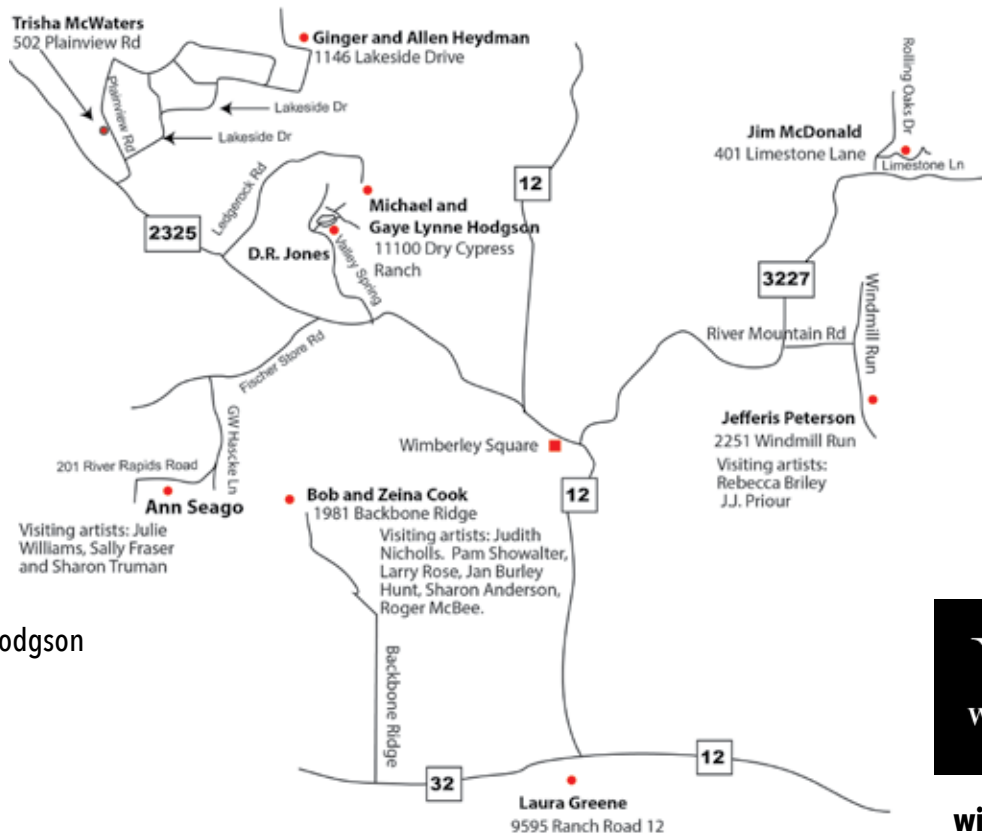

Wimberley Valley Studio Tours

Visiting artists:

Mary Barton
Susan Best
Jan Fitzhugh
Alyssa Surabian-Love
Rebecca Briley
J.J. Priour
Julie Williams
Sally Fraser
Sharon Truman
Judith Nicholls
Pam Showalter
Larry Rose
Jan Burley Hunt
Sharon Anderson-
Roger McBee