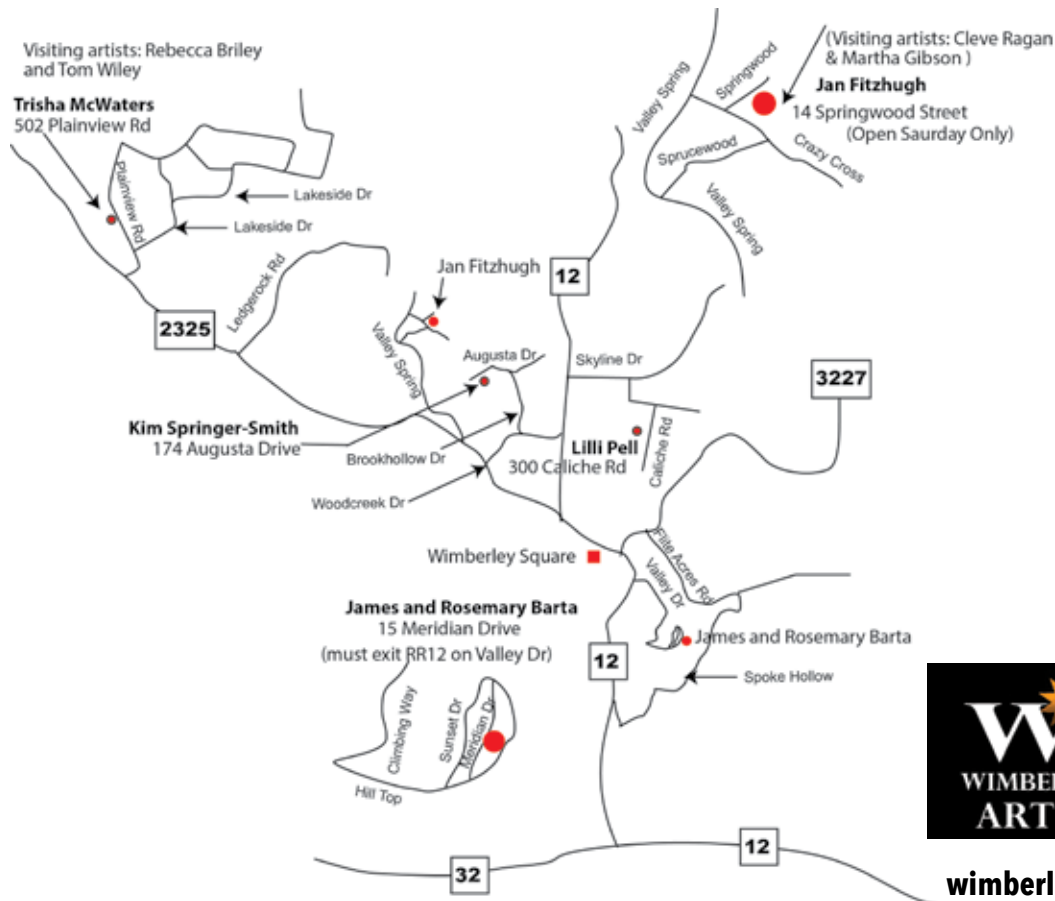

713-569-5173
wimberleyartleague.org